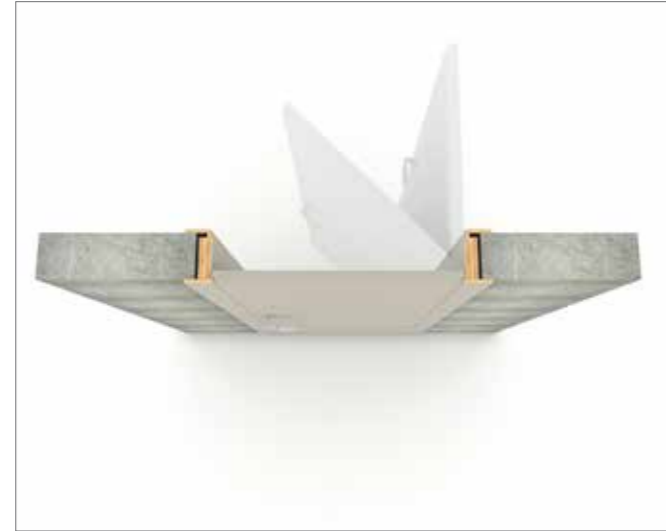

FLUSH FRAME 01 IN - PUSH

Technical features

- + Invisible hinges made of metal, 3 ways adjustable
- + Magnetic lock
- + Frame embedded flush casings on door panel side
- + Telescopic casings on opposite side
- + Frame made of solid blockboard
- + Casings made of plywood
- + Wall thickness on demand 80~600 mm.