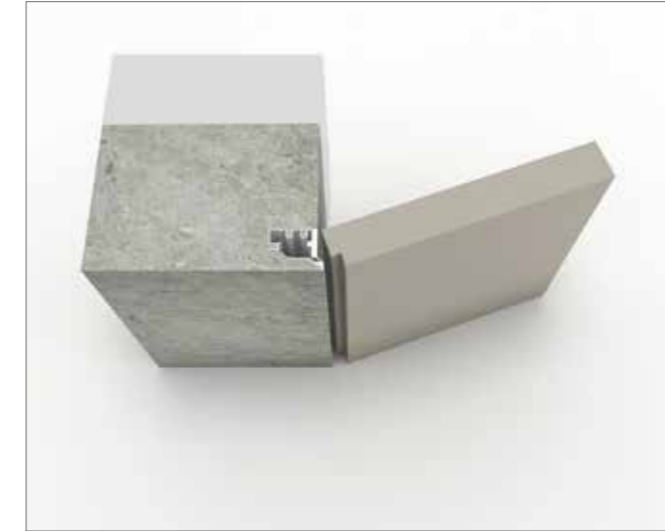

Flush Door Systems

FILOMURO IN